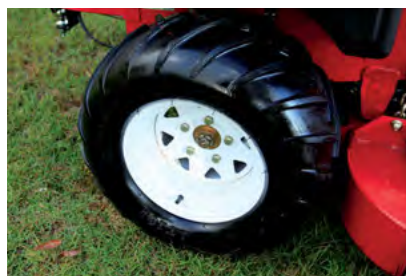

Available Accessories**

GRASS MULCHING KIT

Under-deck, bolt-on baffles capture grass clippings so specially designed mulching blades can shred them into a fine, lawn-feeding mulch.

ANTI-SCALPING ROLLER

Additional anti-scalp protection on discharge side is provided by this easily bolted-on roller. Recommended for use with mulching kit.

WORKING LIGHTS

Halogen headlights are easily angled from the operator's seat and throw plenty of light for after hours mowing.

BAR TIRES

Specially designed for maximum traction on hilly terrain or red clay and mud.