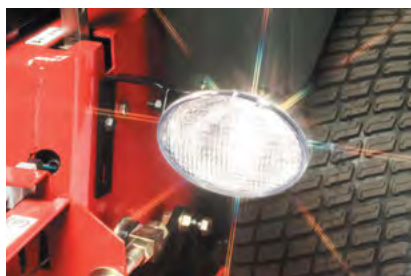

WORKING LIGHTS

Halogen headlights are easily angled from the operator's seat and throw plenty of light for after hours mowing.

BAR TIRES

Specially designed for maximum traction on hilly terrain or red clay and mud.